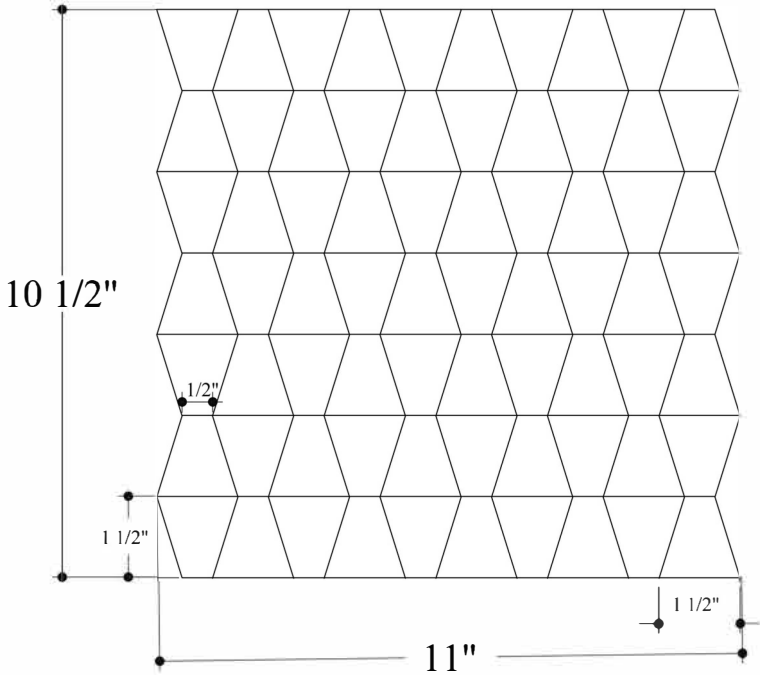

Cone R2 Scored

Material	Calacatta Oliva
Finish	Polished/Honed
Thickness	3/8"
Chip Size	1 1/2"x 1 1/2 "
Square Feet / Sheet	0,76 sq.ft.
Applications	Interior walls backsplash shower walls-floors

Scoring Depth 1/8"
Grout Width 1/16"

Cone R2 Scored