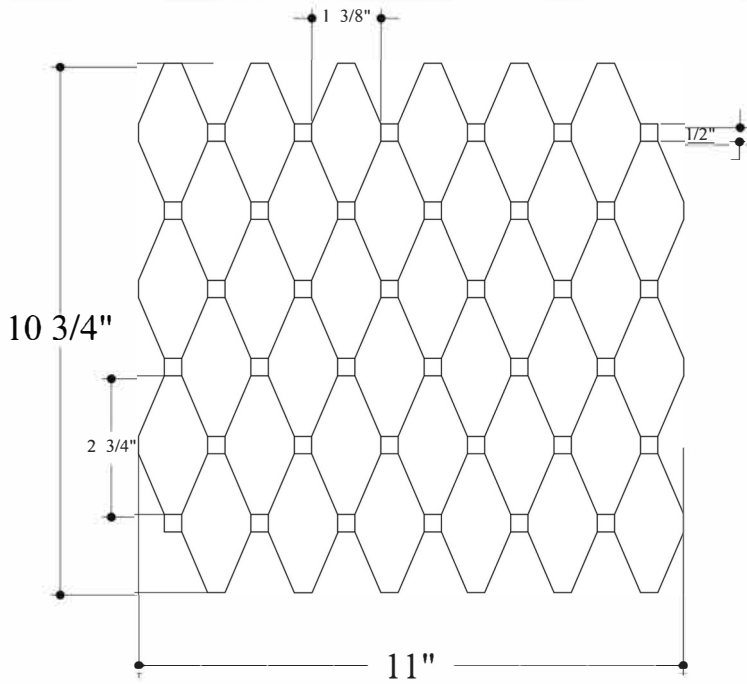

Diamond D4 Scored

Material	Calacatta Oliva
Finish	Polished/Honed
Thickness	3/8"
Chip Size	2 3/4"x 1 3/8"
Square Feet / Sheet	0,68 sq.ft.
Applications	interior walls backsplash shower walls-floors

Diamond D4