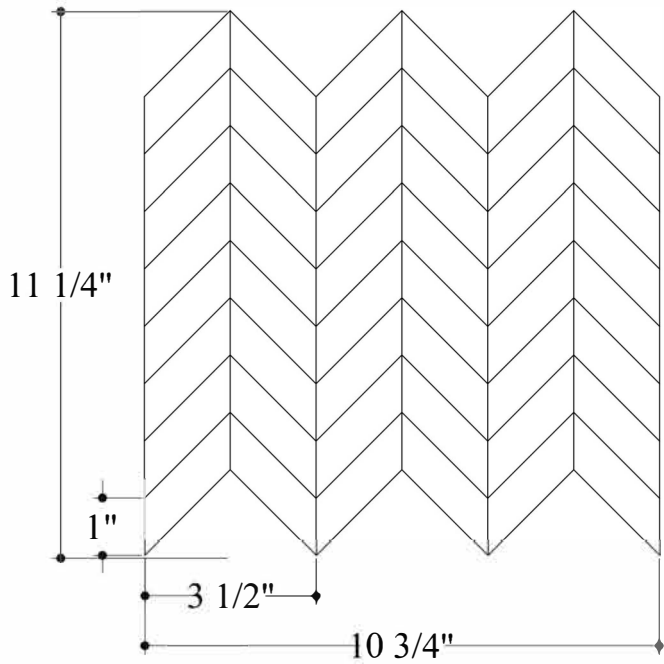

# Mini Chevron D2 Scored

<b>Material</b>	Calacatta Oliva
<b>Finish</b>	Polished/Honed
<b>Thickness</b>	3/8"
<b>Chip Size</b>	1" x 3 1/2"
<b>Square Feet / Sheet</b>	0,67 sq.ft.
<b>Applications</b>	Interior walls backsplash shower walls-floors