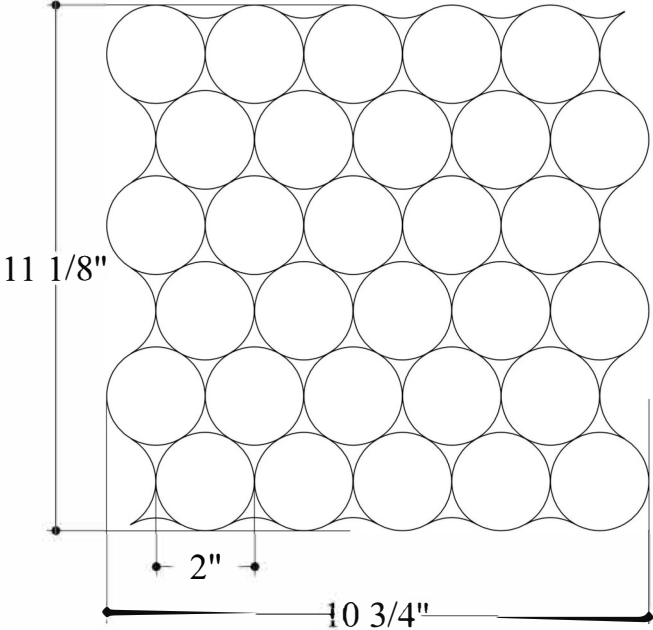

2" Round D3 Scored

Material	Calacatta Oliva
Finish	Polished/Honed
Thickness	3/8"
Chip Size	2"
Square Feet / Sheet	0,70 sq.ft.
Applications	interior walls backsplash shower walls-floors

2" Round D3 Scored