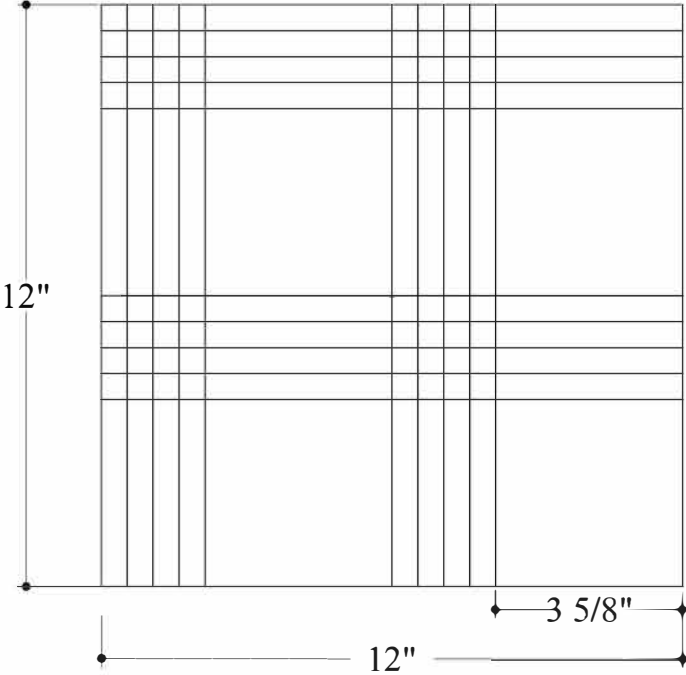

Fabric R1 Scored

Material	Calacatta Oliva
Finish	Polished/Honed
Thickness	3/8"
Chip Size	3 5/8"x 3 5/8 "
Square Feet / Sheet	0,77 sq.ft.
Applications	interior walls backsplash shower walls-floors

Fabric R1 Scored