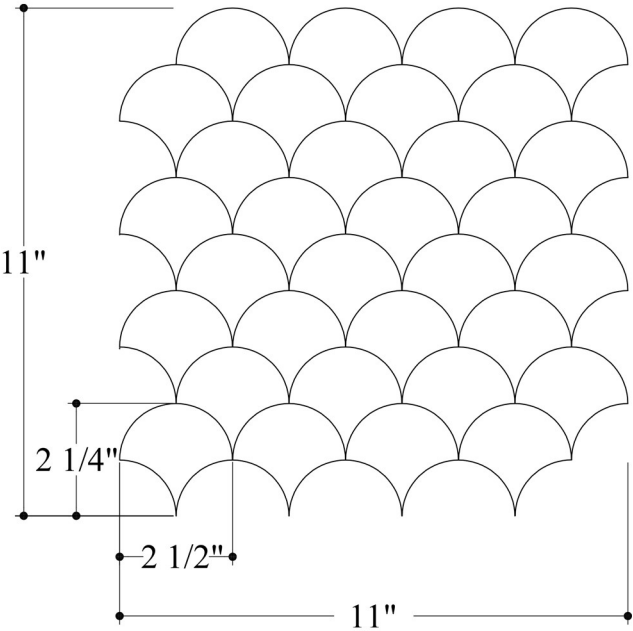

Scallop D1 Scored

Material	Calacatta Oliva
Finish	Polished/Honed
Thickness	3/8"
Chip Size	2 1/2"x 2 1/4"
Square Feet / Sheet	0,67 sq.ft.
Mounting	Interior walls backsplash shower walls-floors

Scallop D1 Scored