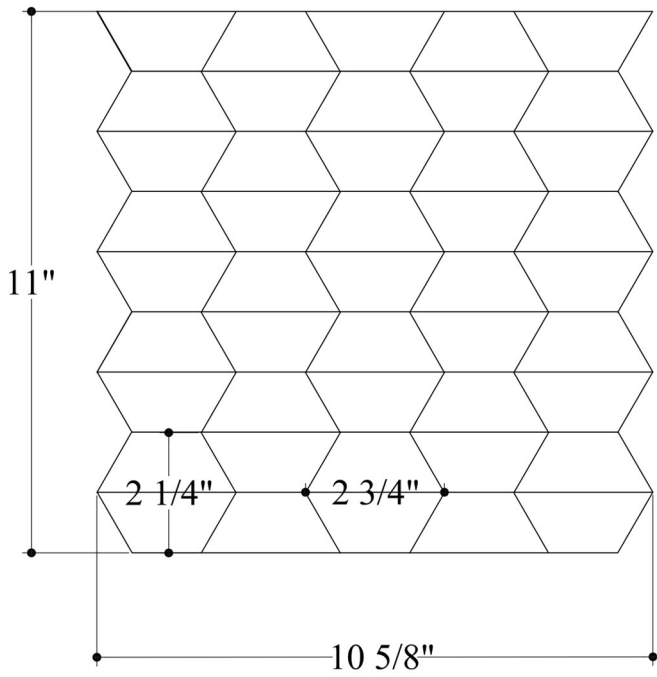

Split Hexagon R1 Scored

Material	Calacatta Oliva
Finish	Polished/Honed
Thickness	3/8"
Chip Size	2 1/4"x 2 3/4"
Square Feet / Sheet	0,81 sq.ft.
Mounting	Interior walls backsplash shower walls-floors

Split Hexagon R1 Scored