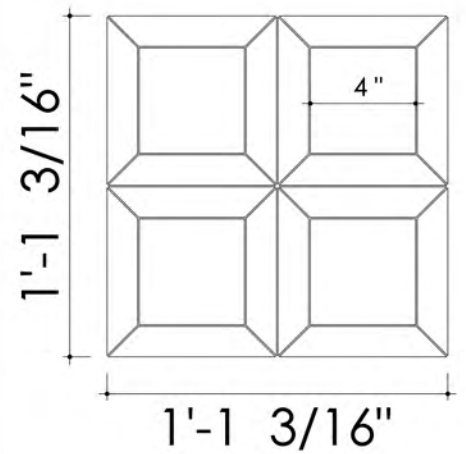

Calacatta Oliva Karo Mosaic is suitable for the modern environment, whether you're aiming for a classic or contemporary aesthetic, whether it's for your home or a commercial space Karo Mosaic helps you achieve the contrast you want.