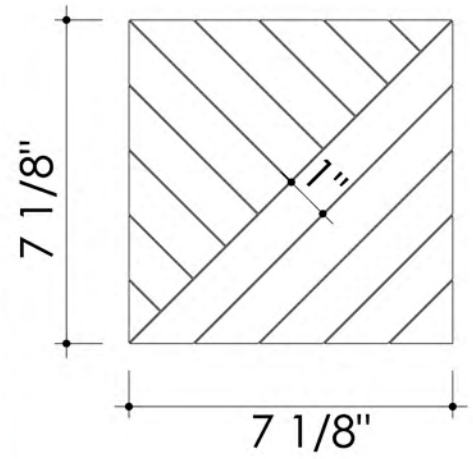

MOSAICS 2.0

CALOL1048
parquet mosaic
1.00 sqft/pcs

Possible Layout Options

MOSAICS 2.0

calacatta oliva marble collection

CALOL1050
infinity mosaic
0.36 sqft/pcs

Possible Layout Options

MOSAICS 2.0