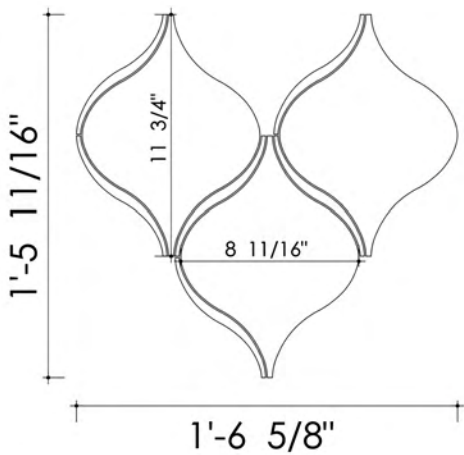

MOSAICS 2.0

CALOL1051
morning dew mosaic
0.85 sqft/pcs

Where Elegance Meets Nature. Discover the beauty of waterjet-cut marble in stunning contrast greens, bringing the serenity of morning dew to your interior design.