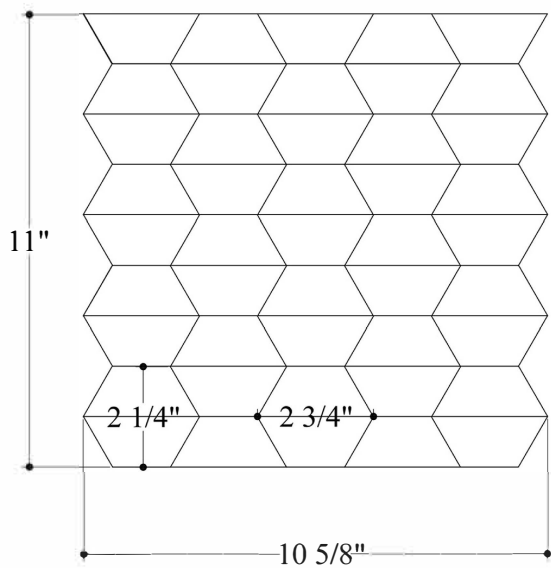

MINI CHEVRON D2 SCORED MOSAICS

Material	Calacatta Oliva
Finish	Polished/Honed
Thickness	3/8"
Chip Size	1 "x 3 1/2"
Square Feet / Sheet	0,67 sq.ft.
Applications	Interior walls backsplash shower walls-floors
Scoring Depth	1/8"
Grout Width	1/16"

2" ROUND D3 SCORED MOSAICS

Material	Calacatta Oliva
Finish	Polished/Honed
Thickness	3/8"
Chip Size	2"
Square Feet / Sheet	0,70 sq.ft.
Applications	Interior walls backsplash shower walls-floors
Scoring Depth	1/8"
Grout Width	1/16"

DIAMOND D4 SCORED MOSAICS

Material	Calacatta Oliva
Finish	Polished/Honed
Thickness	3/8"
Chip Size	2 3/4 "x 1 3/8"
Square Feet / Sheet	0,68 sq.ft.
Applications	Interior walls backsplash shower walls-floors
Scoring Depth	1/8"
Grout Width	1/16"

SPLIT HEXAGON R1 SCORED MOSAICS

Material	Calacatta Oliva
Finish	Polished/Honed
Thickness	3/8"
Chip Size	2 1/4" x 2 3/4"
Square Feet / Sheet	0,81 sq.ft.
Applications	Interior walls backsplash shower walls-floors
Scoring Depth	1/8"
Grout Width	1/16"