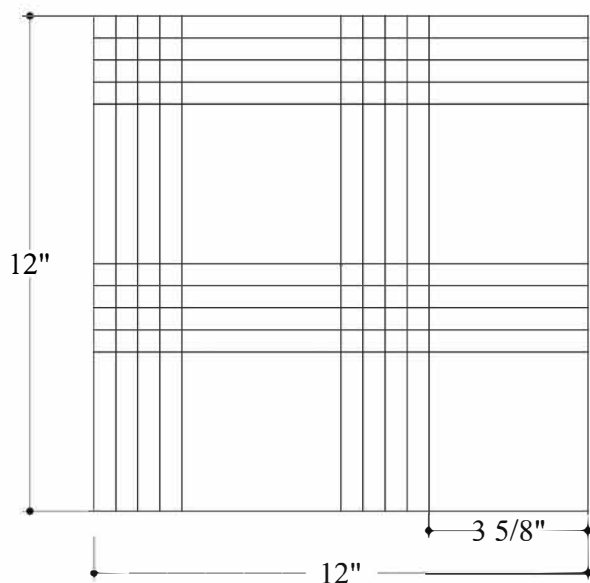

SPLIT HEXAGON R1 SCORED MOSAICS

Material	Calacatta Oliva
Finish	Polished/Honed
Thickness	3/8"
Chip Size	2 1/4" x 2 3/4"
Square Feet / Sheet	0,81 sq.ft.
Applications	Interior walls backsplash shower walls-floors
Scoring Depth	1/8"
Grout Width	1/16"

CONE R2 SCORED MOSAICS

Material	Calacatta Oliva
Finish	Polished/Honed
Thickness	3/8"
Chip Size	1 1/2 "x 1/2"
Square Feet / Sheet	0,76 sq.ft.
Applications	Interior walls backsplash shower walls-floors
Scoring Depth	1/8"
Grout Width	1/16"

FUSION SCORED MOSAICS

Material	Calacatta Oliva
Finish	Polished/Honed
Thickness	3/8"
Chip Size	3 5/8" x 7/8"
Square Feet / Sheet	0,77 sq.ft.
Applications	Interior walls backsplash shower walls-floors
Scoring Depth	1/8"
Grout Width	1/16"

FABRIC SCORED MOSAICS

Material	Calacatta Oliva
Finish	Polished/Honed
Thickness	3/8"
Chip Size	3 5/8 "x 3 5/8"
Square Feet / Sheet	0,77 sq.ft.
Applications	Interior walls backsplash shower walls-floors
Scoring Depth	1/8"
Grout Width	1/16"