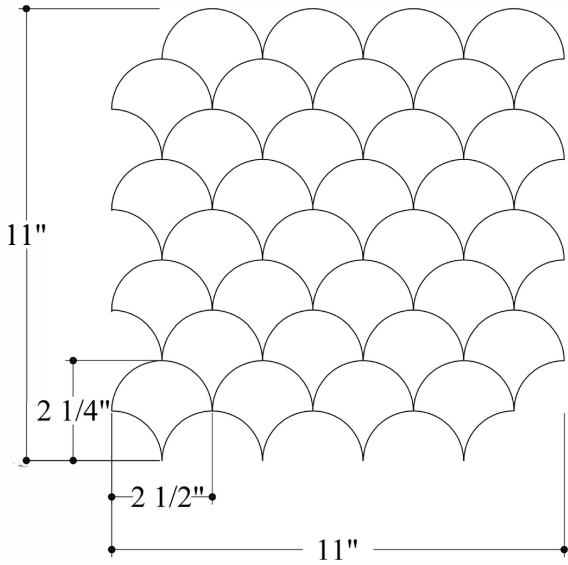

PALAZZO | tile+stone

Timeless Luxury

Calacatta Oliva
Scored Mosaics

SCALLOP D1 SCORED MOSAICS

Material	Calacatta Oliva
Finish	Polished/Honed
Thickness	3/8"
Chip Size	2 1/2"x 2 1/4"
Square Feet / Sheet	0,67 sq.ft.
Applications	Interior walls backsplash shower walls-floors
Scoring Depth	1/8"
Grout Width	1/16"

MINI CHEVRON D2 SCORED MOSAICS

Material	Calacatta Oliva
Finish	Polished/Honed
Thickness	3/8"
Chip Size	1 "x 3 1/2"
Square Feet / Sheet	0,67 sq.ft.
Applications	Interior walls backsplash shower walls-floors
Scoring Depth	1/8"
Grout Width	1/16"

2" ROUND D3 SCORED MOSAICS

Material	Calacatta Oliva
Finish	Polished/Honed
Thickness	3/8"
Chip Size	2"
Square Feet / Sheet	0,70 sq.ft.
Applications	Interior walls backsplash shower walls-floors
Scoring Depth	1/8"
Grout Width	1/16"

SPLIT HEXAGON R1 SCORED MOSAICS

Material	Calacatta Oliva
Finish	Polished/Honed
Thickness	3/8"
Chip Size	2 1/4" x 2 3/4"
Square Feet / Sheet	0,81 sq.ft.
Applications	Interior walls backsplash shower walls-floors
Scoring Depth	1/8"
Grout Width	1/16"