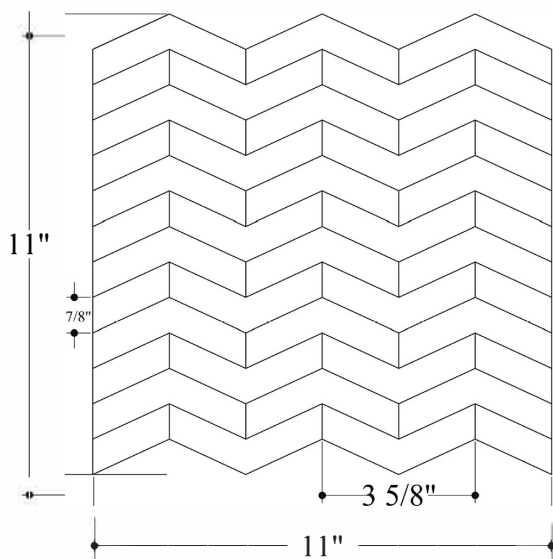

DIAMOND D4 SCORED MOSAICS

Material	Calacatta Oliva
Finish	Polished/Honed
Thickness	3/8"
Chip Size	2 3/4 "x 1 3/8"
Square Feet / Sheet	0,68 sq.ft.
Applications	Interior walls backsplash shower walls-floors
Scoring Depth	1/8"
Grout Width	1/16"

SPLIT HEXAGON R1 SCORED MOSAICS

Material	Calacatta Oliva
Finish	Polished/Honed
Thickness	3/8"
Chip Size	2 1/4" x 2 3/4"
Square Feet / Sheet	0,81 sq.ft.
Applications	Interior walls backsplash shower walls-floors
Scoring Depth	1/8"
Grout Width	1/16"

CONE R2 SCORED MOSAICS

Material	Calacatta Oliva
Finish	Polished/Honed
Thickness	3/8"
Chip Size	1 1/2 "x 1/2"
Square Feet / Sheet	0,76 sq.ft.
Applications	Interior walls backsplash shower walls-floors
Scoring Depth	1/8"
Grout Width	1/16"

FUSION SCORED MOSAICS

Material	Calacatta Oliva
Finish	Polished/Honed
Thickness	3/8"
Chip Size	3 5/8" x 7/8"
Square Feet / Sheet	0,77 sq.ft.
Applications	Interior walls backsplash shower walls-floors
Scoring Depth	1/8"
Grout Width	1/16"