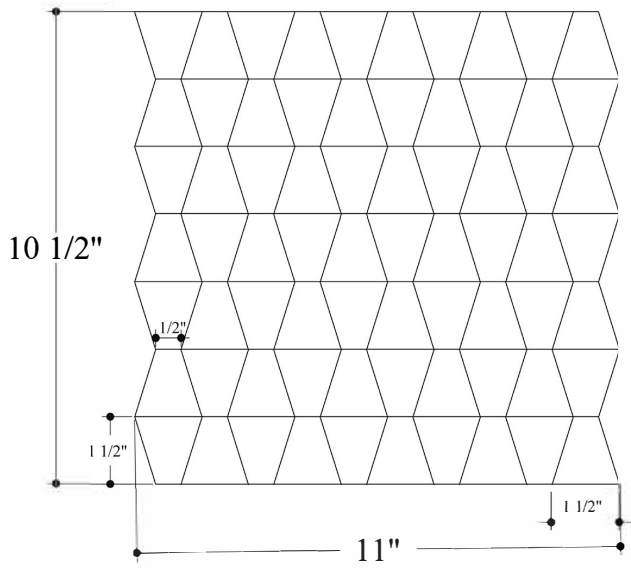

2" ROUND D3 SCORED MOSAICS

Material	Calacatta Oliva
Finish	Polished/Honed
Thickness	3/8"
Chip Size	2"
Square Feet / Sheet	0,70 sq.ft.
Applications	Interior walls backsplash shower walls-floors
Scoring Depth	1/8"
Grout Width	1/16"

DIAMOND D4 SCORED MOSAICS

Material	Calacatta Oliva
Finish	Polished/Honed
Thickness	3/8"
Chip Size	2 3/4 "x 1 3/8"
Square Feet / Sheet	0,68 sq.ft.
Applications	Interior walls backsplash shower walls-floors
Scoring Depth	1/8"
Grout Width	1/16"

SPLIT HEXAGON R1 SCORED MOSAICS

Material	Calacatta Oliva
Finish	Polished/Honed
Thickness	3/8"
Chip Size	2 1/4" x 2 3/4"
Square Feet / Sheet	0,81 sq.ft.
Applications	Interior walls backsplash shower walls-floors
Scoring Depth	1/8"
Grout Width	1/16"

CONE R2 SCORED MOSAICS

Material	Calacatta Oliva
Finish	Polished/Honed
Thickness	3/8"
Chip Size	1 1/2 "x 1/2"
Square Feet / Sheet	0,76 sq.ft.
Applications	Interior walls backsplash shower walls-floors
Scoring Depth	1/8"
Grout Width	1/16"