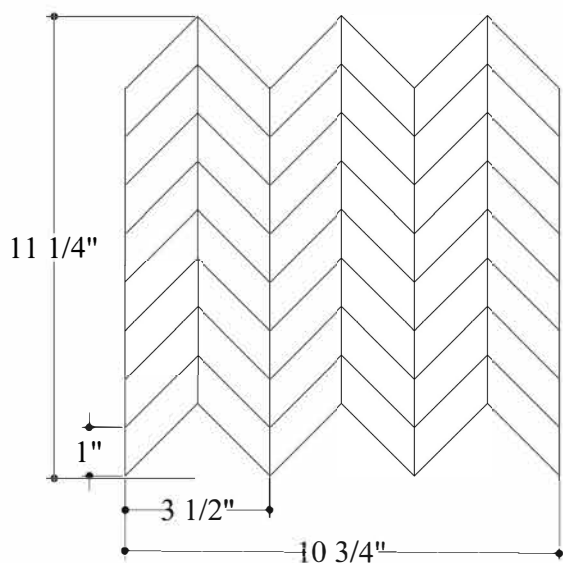

PALAZZO | tile+stone

Timeless Luxury

Calacatta Oliva
Scored Mosaics

SCALLOP D1 SCORED MOSAICS

Material	Calacatta Oliva
Finish	Polished/Honed
Thickness	3/8"
Chip Size	2 1/2"x 2 1/4"
Square Feet / Sheet	0,67 sq.ft.
Applications	Interior walls backsplash shower walls-floors
Scoring Depth	1/8"
Grout Width	1/16"

MINI CHEVRON D2 SCORED MOSAICS

Material	Calacatta Oliva
Finish	Polished/Honed
Thickness	3/8"
Chip Size	1 "x 3 1/2"
Square Feet / Sheet	0,67 sq.ft.
Applications	Interior walls backsplash shower walls-floors
Scoring Depth	1/8"
Grout Width	1/16"

2" ROUND D3 SCORED MOSAICS

Material	Calacatta Oliva
Finish	Polished/Honed
Thickness	3/8"
Chip Size	2"
Square Feet / Sheet	0,70 sq.ft.
Applications	Interior walls backsplash shower walls-floors
Scoring Depth	1/8"
Grout Width	1/16"

SPLIT HEXAGON R1 SCORED MOSAICS

Material	Calacatta Oliva
Finish	Polished/Honed
Thickness	3/8"
Chip Size	2 1/4" x 2 3/4"
Square Feet / Sheet	0,81 sq.ft.
Applications	Interior walls backsplash shower walls-floors
Scoring Depth	1/8"
Grout Width	1/16"