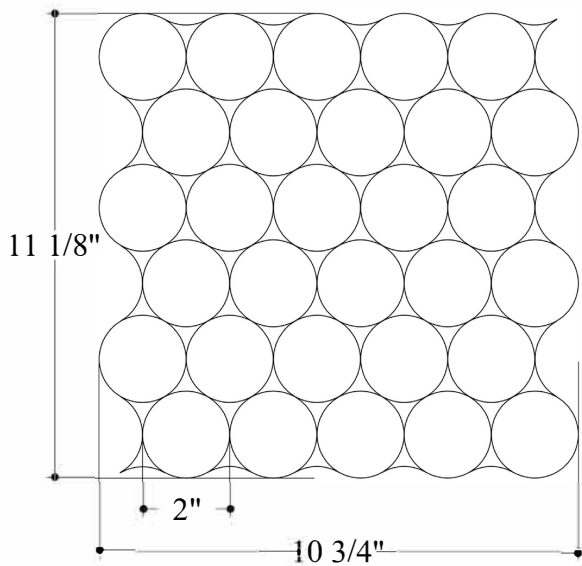

PALAZZO | tile+stone

Timeless Luxury

Calacatta Oliva
Scored Mosaics

SCALLOP D1 SCORED MOSAICS

Material	Calacatta Oliva
Finish	Polished/Honed
Thickness	3/8"
Chip Size	2 1/2"x 2 1/4"
Square Feet / Sheet	0,67 sq.ft.
Applications	Interior walls backsplash shower walls-floors
Scoring Depth	1/8"
Grout Width	1/16"

MINI CHEVRON D2 SCORED MOSAICS

Material	Calacatta Oliva
Finish	Polished/Honed
Thickness	3/8"
Chip Size	1 "x 3 1/2"
Square Feet / Sheet	0,67 sq.ft.
Applications	Interior walls backsplash shower walls-floors
Scoring Depth	1/8"
Grout Width	1/16"

2" ROUND D3 SCORED MOSAICS

Material	Calacatta Oliva
Finish	Polished/Honed
Thickness	3/8"
Chip Size	2"
Square Feet / Sheet	0,70 sq.ft.
Applications	Interior walls backsplash shower walls-floors
Scoring Depth	1/8"
Grout Width	1/16"

SPLIT HEXAGON R1 SCORED MOSAICS

Material	Calacatta Oliva
Finish	Polished/Honed
Thickness	3/8"
Chip Size	2 1/4" x 2 3/4"
Square Feet / Sheet	0,81 sq.ft.
Applications	Interior walls backsplash shower walls-floors
Scoring Depth	1/8"
Grout Width	1/16"