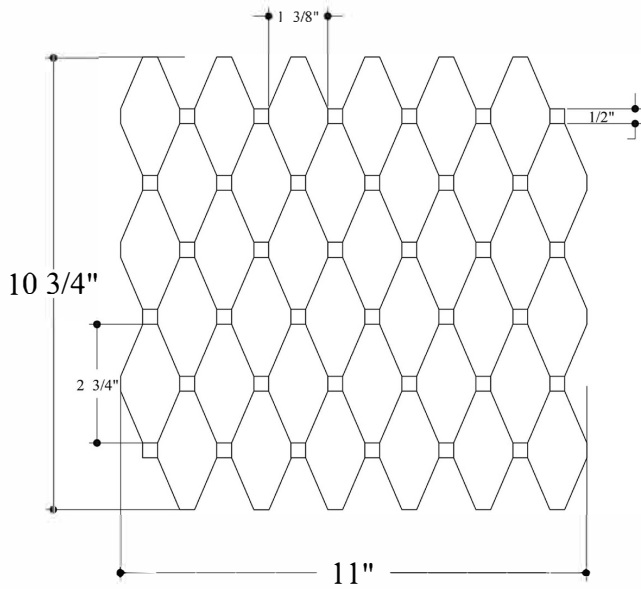

MINI CHEVRON D2 SCORED MOSAICS

Material	Calacatta Oliva
Finish	Polished/Honed
Thickness	3/8"
Chip Size	1 "x 3 1/2"
Square Feet / Sheet	0,67 sq.ft.
Applications	Interior walls backsplash shower walls-floors
Scoring Depth	1/8"
Grout Width	1/16"

2" ROUND D3 SCORED MOSAICS

Material	Calacatta Oliva
Finish	Polished/Honed
Thickness	3/8"
Chip Size	2"
Square Feet / Sheet	0,70 sq.ft.
Applications	Interior walls backsplash shower walls-floors
Scoring Depth	1/8"
Grout Width	1/16"

DIAMOND D4 SCORED MOSAICS

Material	Calacatta Oliva
Finish	Polished/Honed
Thickness	3/8"
Chip Size	2 3/4 "x 1 3/8"
Square Feet / Sheet	0,68 sq.ft.
Applications	Interior walls backsplash shower walls-floors
Scoring Depth	1/8"
Grout Width	1/16"

SPLIT HEXAGON R1 SCORED MOSAICS

Material	Calacatta Oliva
Finish	Polished/Honed
Thickness	3/8"
Chip Size	2 1/4" x 2 3/4"
Square Feet / Sheet	0,81 sq.ft.
Applications	Interior walls backsplash shower walls-floors
Scoring Depth	1/8"
Grout Width	1/16"